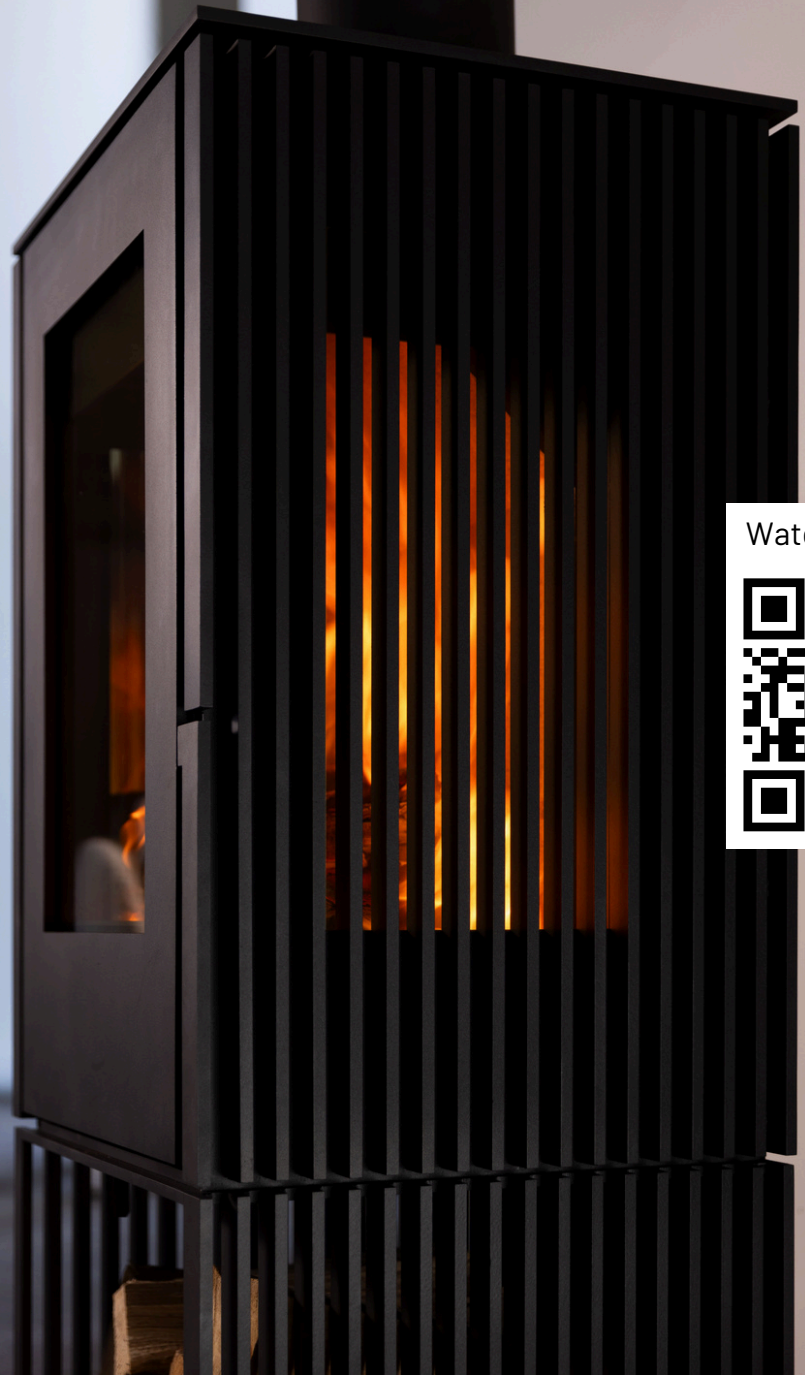

Trimline Woody Loft 3S

This stylish 3-sided wood stove doesn't only provides warmth, but also gives a beautiful view of the flames from every corner of the room. The grooves on the sides enhance the heat distribution and create an atmospheric orange glow, which makes the room extra cozy. With a modern design, characteristic of the Trimline Woody Loft series and optimum heat efficiency, this stove is a real eye-catcher in any interior. Perfect for those who love comfort and aesthetics.

Unique in the Trimline Woody Loft 3S: Heat Reflective (HR) Premium Ceramic Glass

- Special coating to reflect infrared rays into the stove
- HR glass ensures an increased temperature inside the stove/fireplace and therefore better combustion
- 'Self-cleaning' glass: the increased temperature burns off the soot particles on the window

Technical specifications

Efficiency	76%
Power max (kW)	6.8
Power min (kW)	3.5
Weight (kg)	180
Load (kg/hour)	1.9
Energy label	A
Flue outlet diameter	150 mm
Top and rear connection	Yes
Outside air connection	Optional